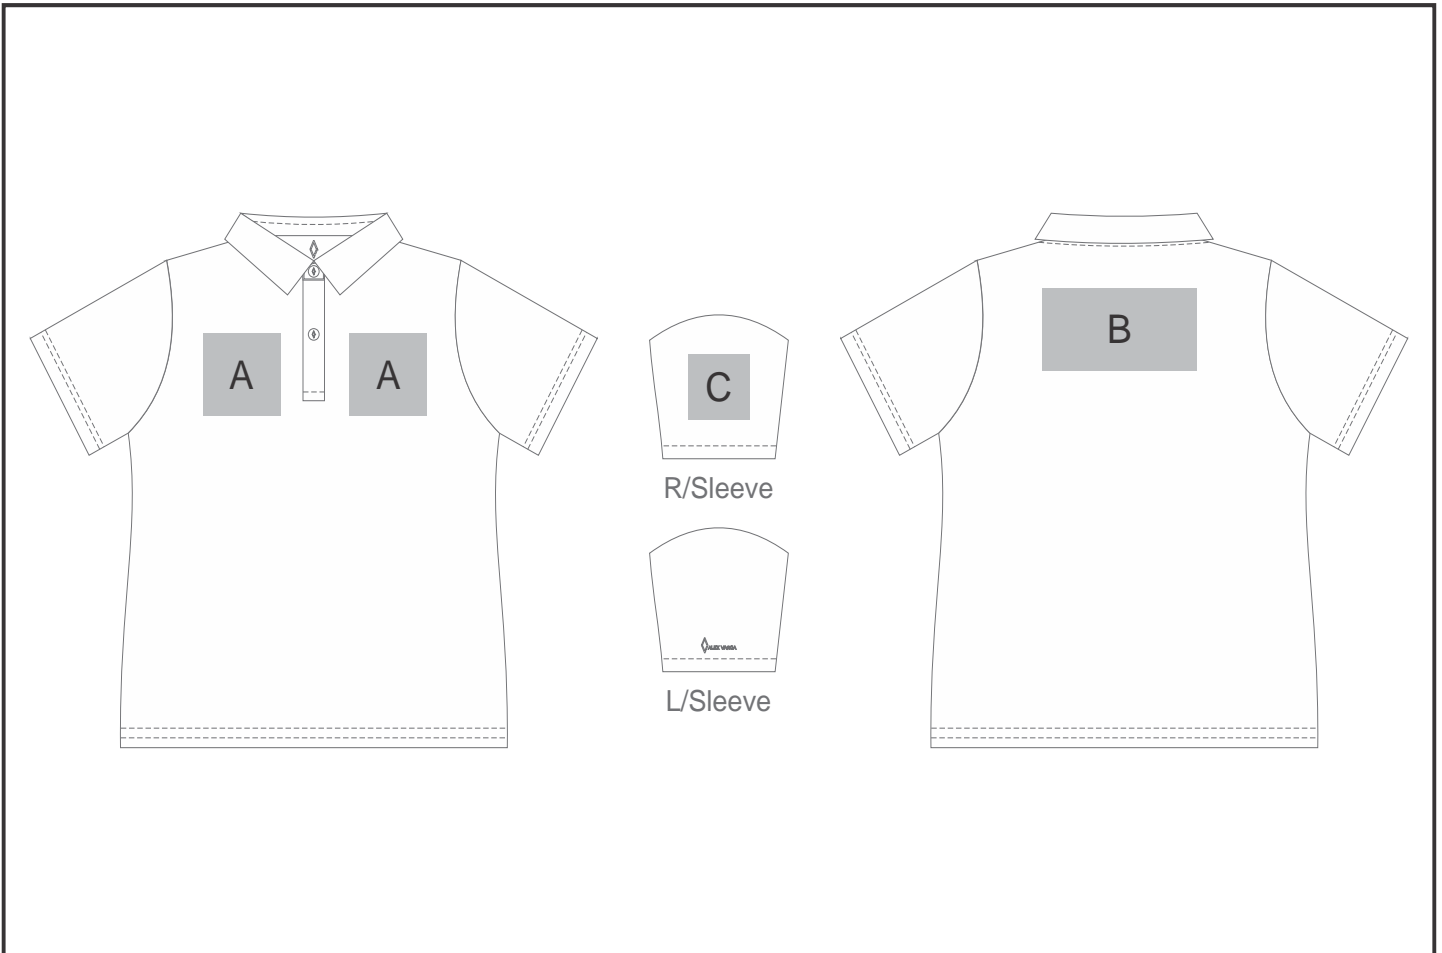

### Need to know:

Includes 1-Position Digital Transfer OR Includes 1-Position Embroidery (setup fees apply)

- **EMB/DTC Inclusive Parameters:** Left/Right Chest or Back = 100mm x 100mm.
- EMB: Small Text May Not be Legible.
- No Screen Print Due to Texture of Item.

### Branding Options:

Position	Branding Method (Branding Code)	No. of Colours	Dimension
A	Embroidery (EM-CLOTHING)	N/A	100mm wide x 100mm high
A	Digital Transfer Clothing A6 (DTC-A6)	Full Colour	100mm wide x 80mm high
A	Silicone (STP-A)	N/A	30mm wide x 30mm high
A	Silicone (STP-B)	N/A	50mm wide x 50mm high
A	Silicone (STP-C)	N/A	80mm wide x 80mm high
A	Silicone (STP-D)	N/A	100mm wide x 40mm high

B	Embroidery (EM-CLOTHING)	N/A	200mm wide x 200mm high
B	Digital Transfer Clothing A6 (DTC-A6)	Full Colour	148mm wide x 105mm high
B	Digital Transfer Clothing A5 (DTC-A5)	Full Colour	210mm wide x 148mm high
B	Digital Transfer Clothing A4 (DTC-A4)	Full Colour	290mm wide x 200mm high
B	Silicone (STP-A)	N/A	30mm wide x 30mm high
B	Silicone (STP-B)	N/A	50mm wide x 50mm high
B	Silicone (STP-C)	N/A	80mm wide x 80mm high
B	Silicone (STP-D)	N/A	110mm wide x 40mm high

C	Embroidery (EM-CLOTHING)	N/A	80mm wide x 60mm high
C	Digital Transfer Clothing A6 (DTC-A6)	Full Colour	80mm wide x 80mm high
C	Silicone (STP-A)	N/A	30mm wide x 30mm high
C	Silicone (STP-B)	N/A	50mm wide x 50mm high
C	Silicone (STP-C)	N/A	60mm wide x 60mm high